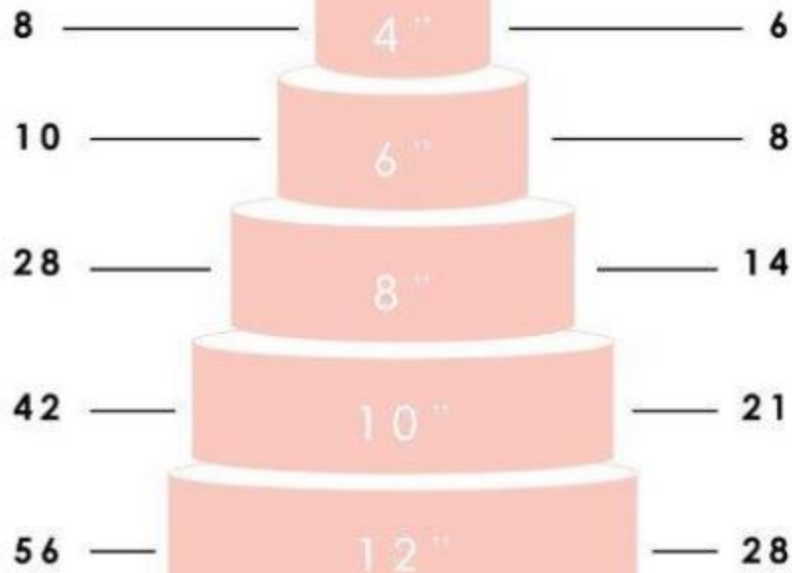

CAKE SERVINGS GUIDE

Wedding Cake
Pieces (1"x2")

Party Cake
Pieces (2"x2")

ROUND CAKE

Wedding Cake
Pieces (1"x2")

Party Cake
Pieces (2"x2")

SQUARE CAKE